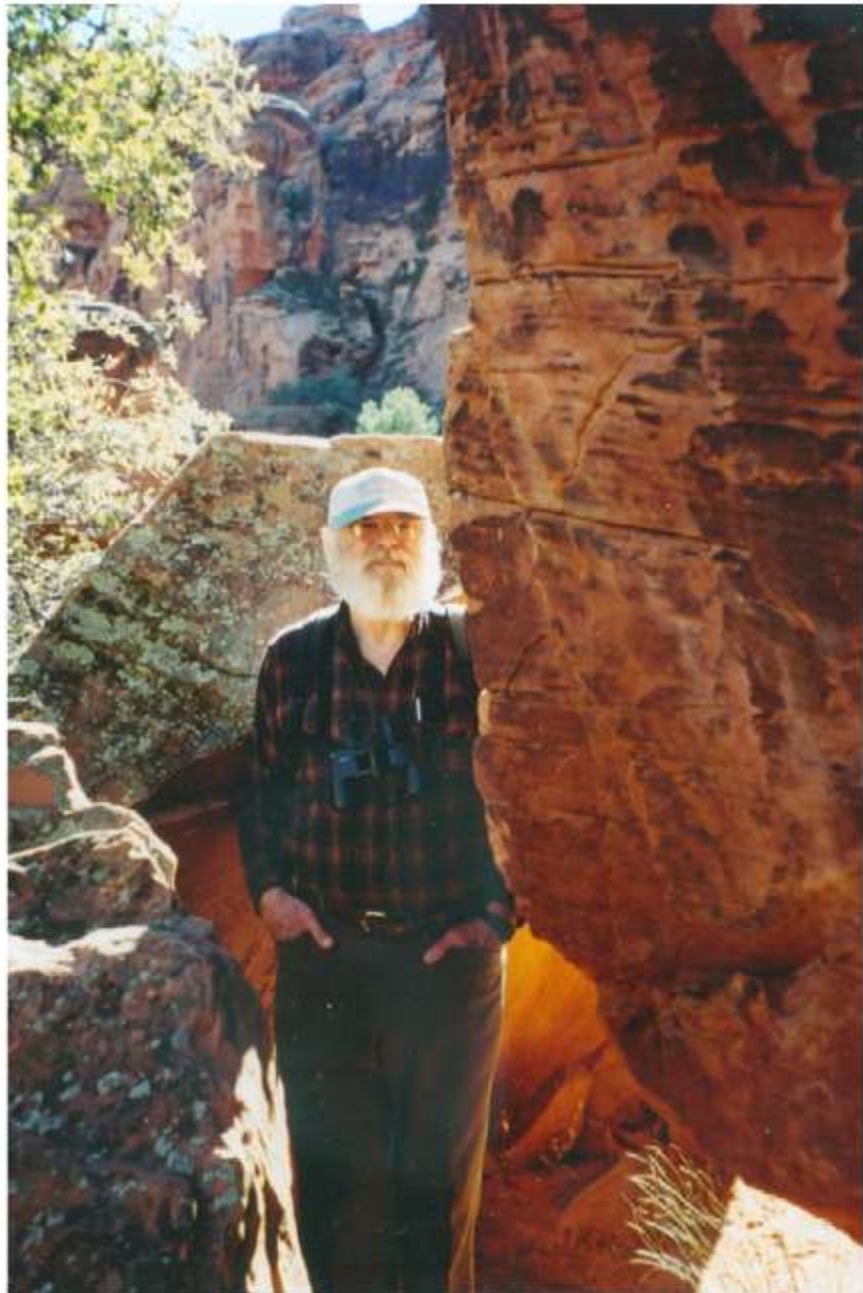

Announcement  
of Birth

of John Perry

Mr. and Mrs. J. W. Rutledge

Date December 2.

Perry Rutledge

A photograph of a man with glasses, wearing a light-colored polo shirt and a dark jacket, standing in profile. He is positioned to the left of a large, white, cloud-shaped sign. The sign has the text "GEM STONES" on the top line and "1988 FALL PRODUCTION" on the bottom line. The sign is decorated with small black dots. The background features a wooden wall and a window with a view of a dark outdoor area with some foliage. A string of warm white lights is visible behind the sign. The entire photograph is framed by a white border.

GEM STONES  
1988 FALL PRODUCTION

John Perry Rutledge  
Forever Loved